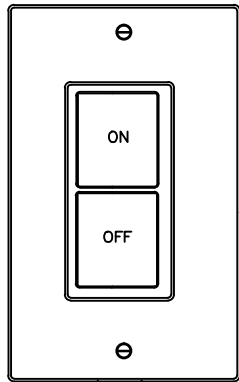

LOW VOLTAGE
OCC SENSOR(S)
(SEE APPLICABLE LIST)

WHITE
BLACK
RED

sPOD 3X 347

WHITE
BLACK
RED
WHITE/BLUE(STRIPE)
YELLOW
YELLOW/BLACK(STRIPE)

BLUE
BLUE/WHITE(STRIPE)
CAP

CLASS 2

WHITE
BLK/RED
BLUE
BLUE

CLASS 1

LOAD

BLK-120V
RED-347V

APPLICABLE SENSORS

CM 6 347	HMB 10 347
CM 9 347	HW 13 347
CM 10 347	RM 6 347
CM PDT 9 347	RM 9 347
CM PDT 10 347	RM 10 347
CMB 6 347	RM 50 347
CMB 9 347	RM PDT 9
CMB 10 347	RM PDT 10
CMB 50 347	WV 16 347
CMB PDT 9 347	WV PDT 16
CMB PDT 10 347	

sPOD 3X 347

BLACK
RED
YELLOW
YELLOW/BLACK(STRIPE)

BLUE
BLUE/WHITE(STRIPE)
WHITE
WHITE/BLUE(STRIPE)
CAP

sensorswitch
An Acuity Brands Company
www.sensorswitch.com
(800) 727-7483

This 3-WAY MANUAL ON SOLUTION w/
OCCUPANCY SENSOR: SINGLE GANG
SS-380