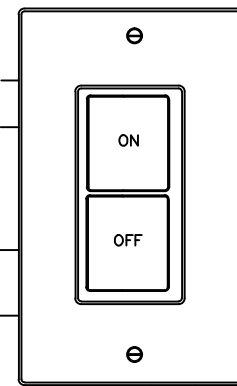

LOAD

BLK-120V
RED-347V

APPLICABLE SENSORS

CM 6 347	HMB 10 347
CM 9 347	HW 13 347
CM 10 347	RM 6 347
CM PDT 9 347	RM 9 347
CM PDT 10 347	RM 10 347
CMB 6 347	RM 50 347
CMB 9 347	RM PDT 9
CMB 10 347	RM PDT 10
CMB 50 347	WV 16 347
CMB PDT 9 347	WV PDT 16
CMB PDT 10 347	

sPOD 3X 347

BLACK
RED
YELLOW
YELLOW/BLACK(STRIPE)

BLUE
BLUE/WHITE(STRIPE)
WHITE
WHITE/BLUE(STRIPE)
CAP

sensorswitch
An Acuity Brands Company
www.sensorswitch.com
(800) 727-7483

This 3-WAY MANUAL ON SOLUTION w/
OCCUPANCY SENSOR: SINGLE GANG
SS-380